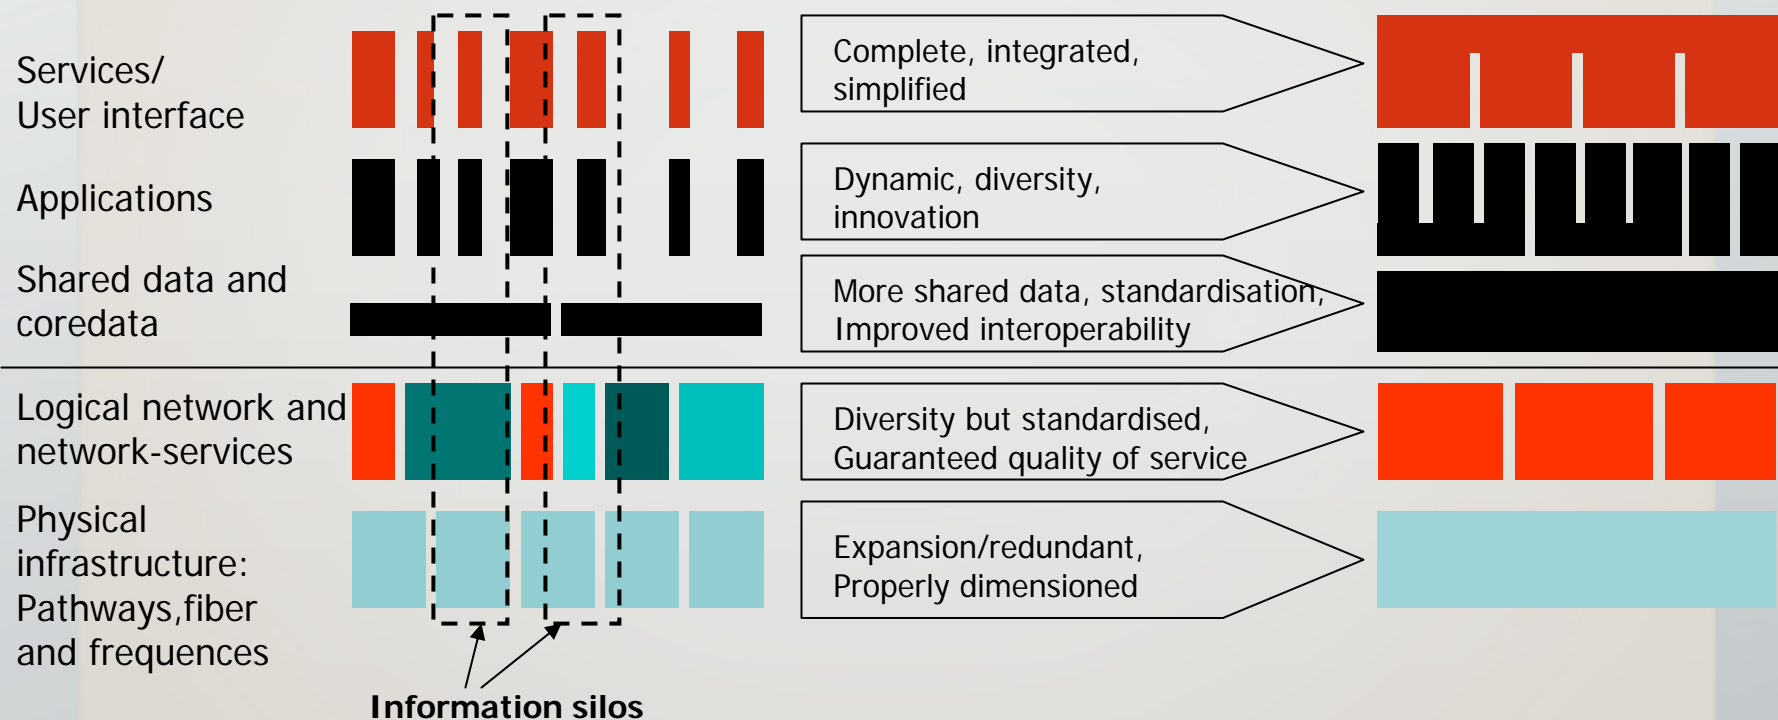

# The eGovernment initiative from the City of Bergen

- All services will be made available through the internet
- Services will be offered through **end to end** solutions based on a common interface
- Extensive use of process reengineering to achieve a higher level of productivity and quality of services to the citizen or private sector

# The eGovernment initiative from the City of Bergen

- All information is to be made available through flexible search methods based on Topics and subjects.
- Portal based on services instead of organisation...
- Employees and departments will be made more readily available

# The making of a digital public sector

- From information silos to integrated, dynamic and robust services architecture

# Process reengineering with the support of new technology

- simplification and automation of activities and services...