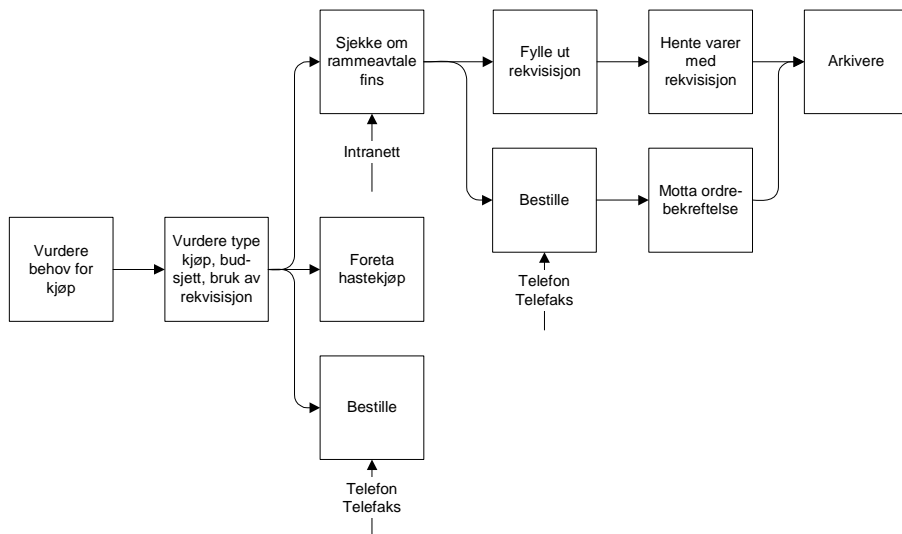

Current process