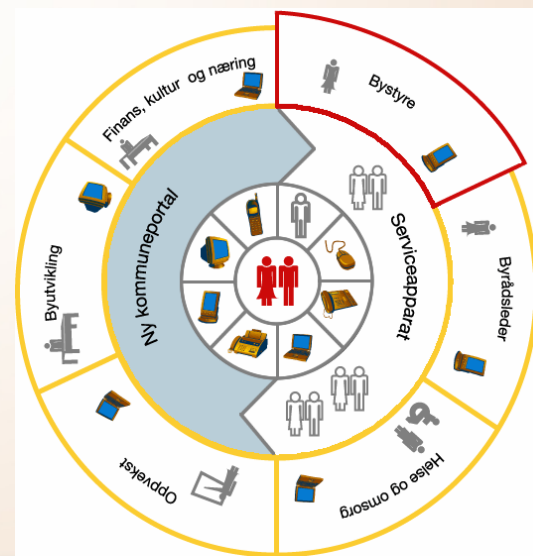

Lars Tveit

Director

Department for Competition and development

City of Bergen

lars.tveit@bergen.kommune.no